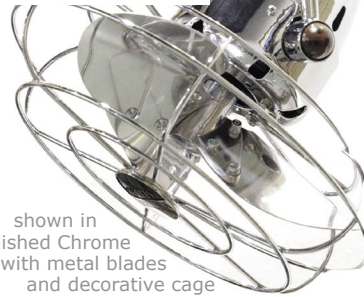

# Jarold Direcional

*Designed in 2007*

Unique and versatile, the fan head of the Jarold Direcional ceiling fan can be infinitely positioned in a 180-degree arc, forward and reverse, to provide maximum, directional airflow. The Jarold can be hung in small, awkward spaces or in front of HVAC ducts to make more efficient the heating, ventilation or air conditioning of any room. Constructed of cast aluminum, heavy spun and stamped steel, the Jarold Direcional carries a limited lifetime warranty.

### Product Features

 American Labor	 Hand Made	 AC Motor	 180° Adjustable	 Safety Cage Compatible	 Damp Location	 Soothing White Noise	 Wall Control	 Unipack Shipping
-------------------------------------------------------------------------------------------------------	--------------------------------------------------------------------------------------------------	-------------------------------------------------------------------------------------------------	--------------------------------------------------------------------------------------------------------	---------------------------------------------------------------------------------------------------------------	-------------------------------------------------------------------------------------------------------	---------------------------------------------------------------------------------------------------------------	-------------------------------------------------------------------------------------------------------	-----------------------------------------------------------------------------------------------------------

shown in Polished Copper with wood blades

shown in Brushed Brass with wood blades

shown in Polished Chrome with metal blades and decorative cage

shown in Bronzette with wood blades

shown in Bronzette with metal blades