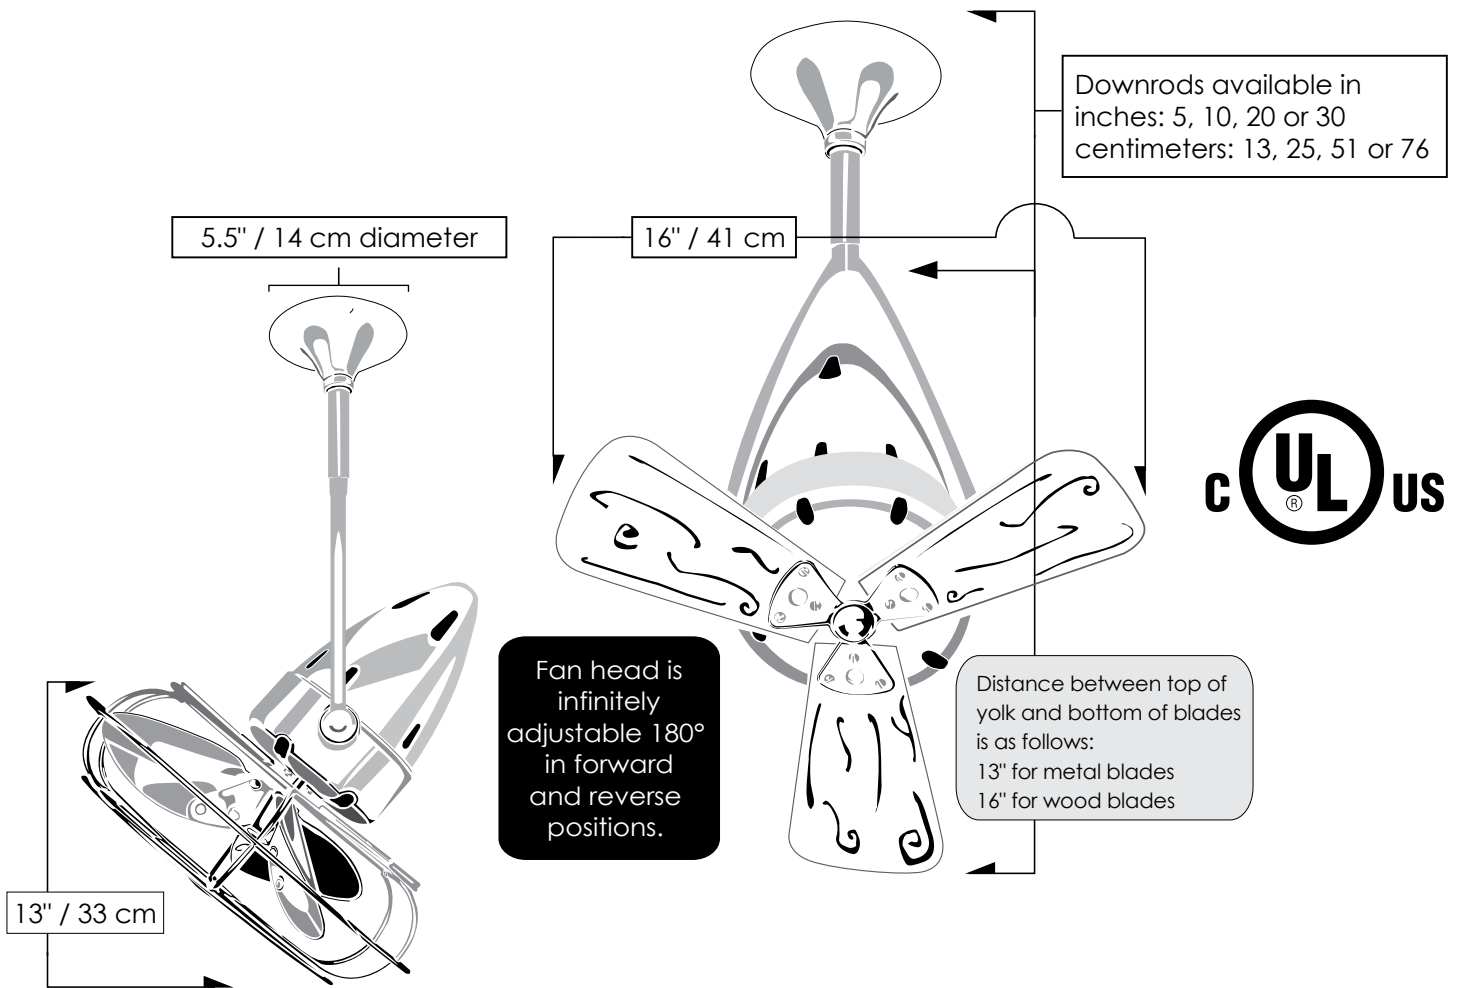

Jarold Direcional

TECHNICAL SPECIFICATIONS

CEILING PITCH TABLE

0/12	0 degrees
1/12	4.76 degrees
2/12	9.46 degrees
3/12	14.04 degrees
4/12	18.43 degrees
5/12	22.62 degrees
6/12	26.57 degrees
7/12	30.26 degrees
8/12	33.69 degrees
9/12	36.87 degrees
10/12	39.81 degrees
11/12	42.51 degrees

CEILING HEIGHT / DOWNROD TABLE

Ceiling Height	Downrod Lengths <i>Field cuttable. Non-threaded</i>
10 ft or less	5 inches / 13 cm <i>Use safety cages if applicable</i>
10 -12 feet	10 inches / 25 cm
13 feet	20 inches / 51 cm
14 feet	30 inches / 76 cm

Matthews Fan Company

1881 Industrial Drive
Libertyville, IL 60048
Tele: 847.680.9043
Fax: 847.680.8140
www.matthewsfanco.com

© 2020 Matthews Fan Company. All rights reserved.